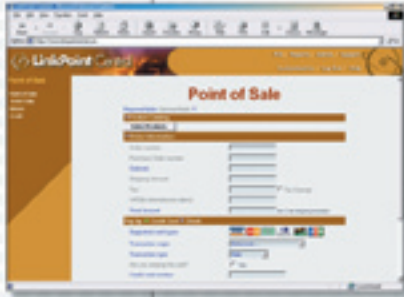

# LinkPoint® Central

**LinkPoint® Central** is an indispensable portal to merchant transaction processing. Not only does it offer merchants a flexible virtual terminal to process orders, it also provides an easy interface to fraud protection settings, LinkPoint Connect setup and customization and powerful transaction reports. With a fully customizable, easy-to-use interface that the merchant can replicate indefinitely, LinkPoint Central is the reliable transaction processing solution of choice for merchants who conduct mail order, telephone order or retail business.

## Advantages

- Easy-to-use virtual point-of-sale terminal requires no maintenance
- Portal to administrative and reports tools provides easy access to everything
- Built-in, merchant configurable fraud protection provides peace of mind
- Co-branding and private labeling give large merchants and resellers branding continuity
- Multiple users with their own permissions can log on from anywhere Internet access is available
- Optional VirtualCheck services lets merchants offer an additional payment method
- Includes access to LinkPoint Connect setup and customization

## Comprehensive, Fully Integrated Reports

- Includes complete order and transaction reports
- Provides consolidated reports for multiple stores
- Offers graphical bar, pie and line charts to help merchants visualize sales
- Lets merchants download transaction data to import it easily into any popular spreadsheet or database program
- Allows merchants to view and compare product sales when they use the product catalog feature